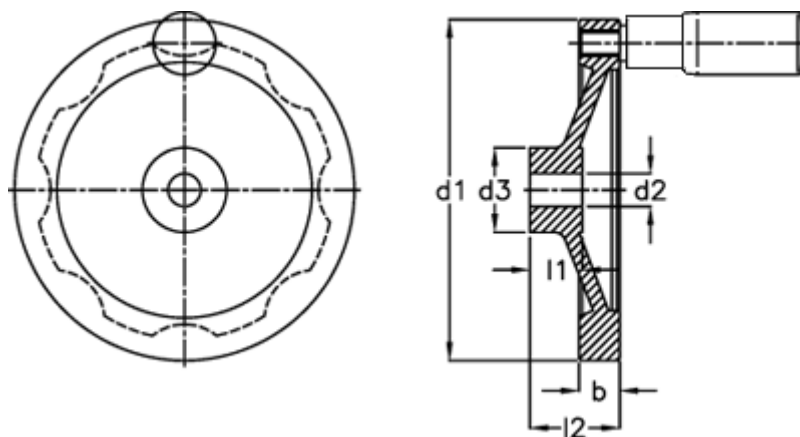

# Data Sheet

Article number: 20379334

Description: E+G Handwheel  
GN 323-200-K20-R

## Measures

b	= 20.5
d1	= 200
d2 H7	= 20
d3	= 45
Handle	= 25
l1	= 24
l2	= 45